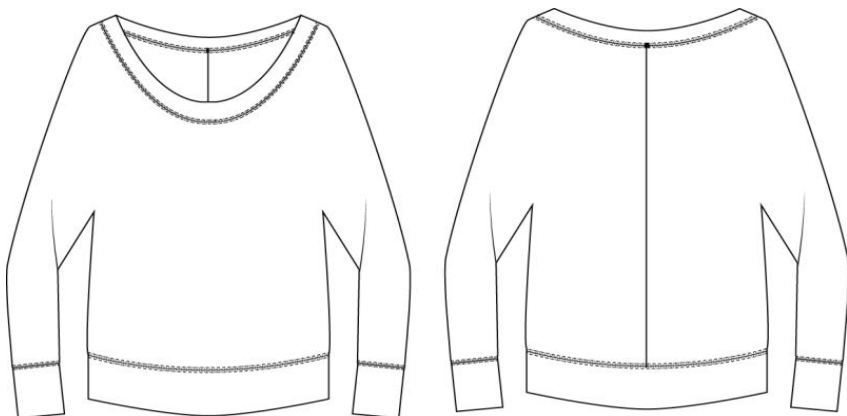

## MEASUREMENT SPECIFICATION REPORT

STYLE # 8850 - WOMEN'S FLOWY LONG SLEEVE OFF SHOULDER TEE